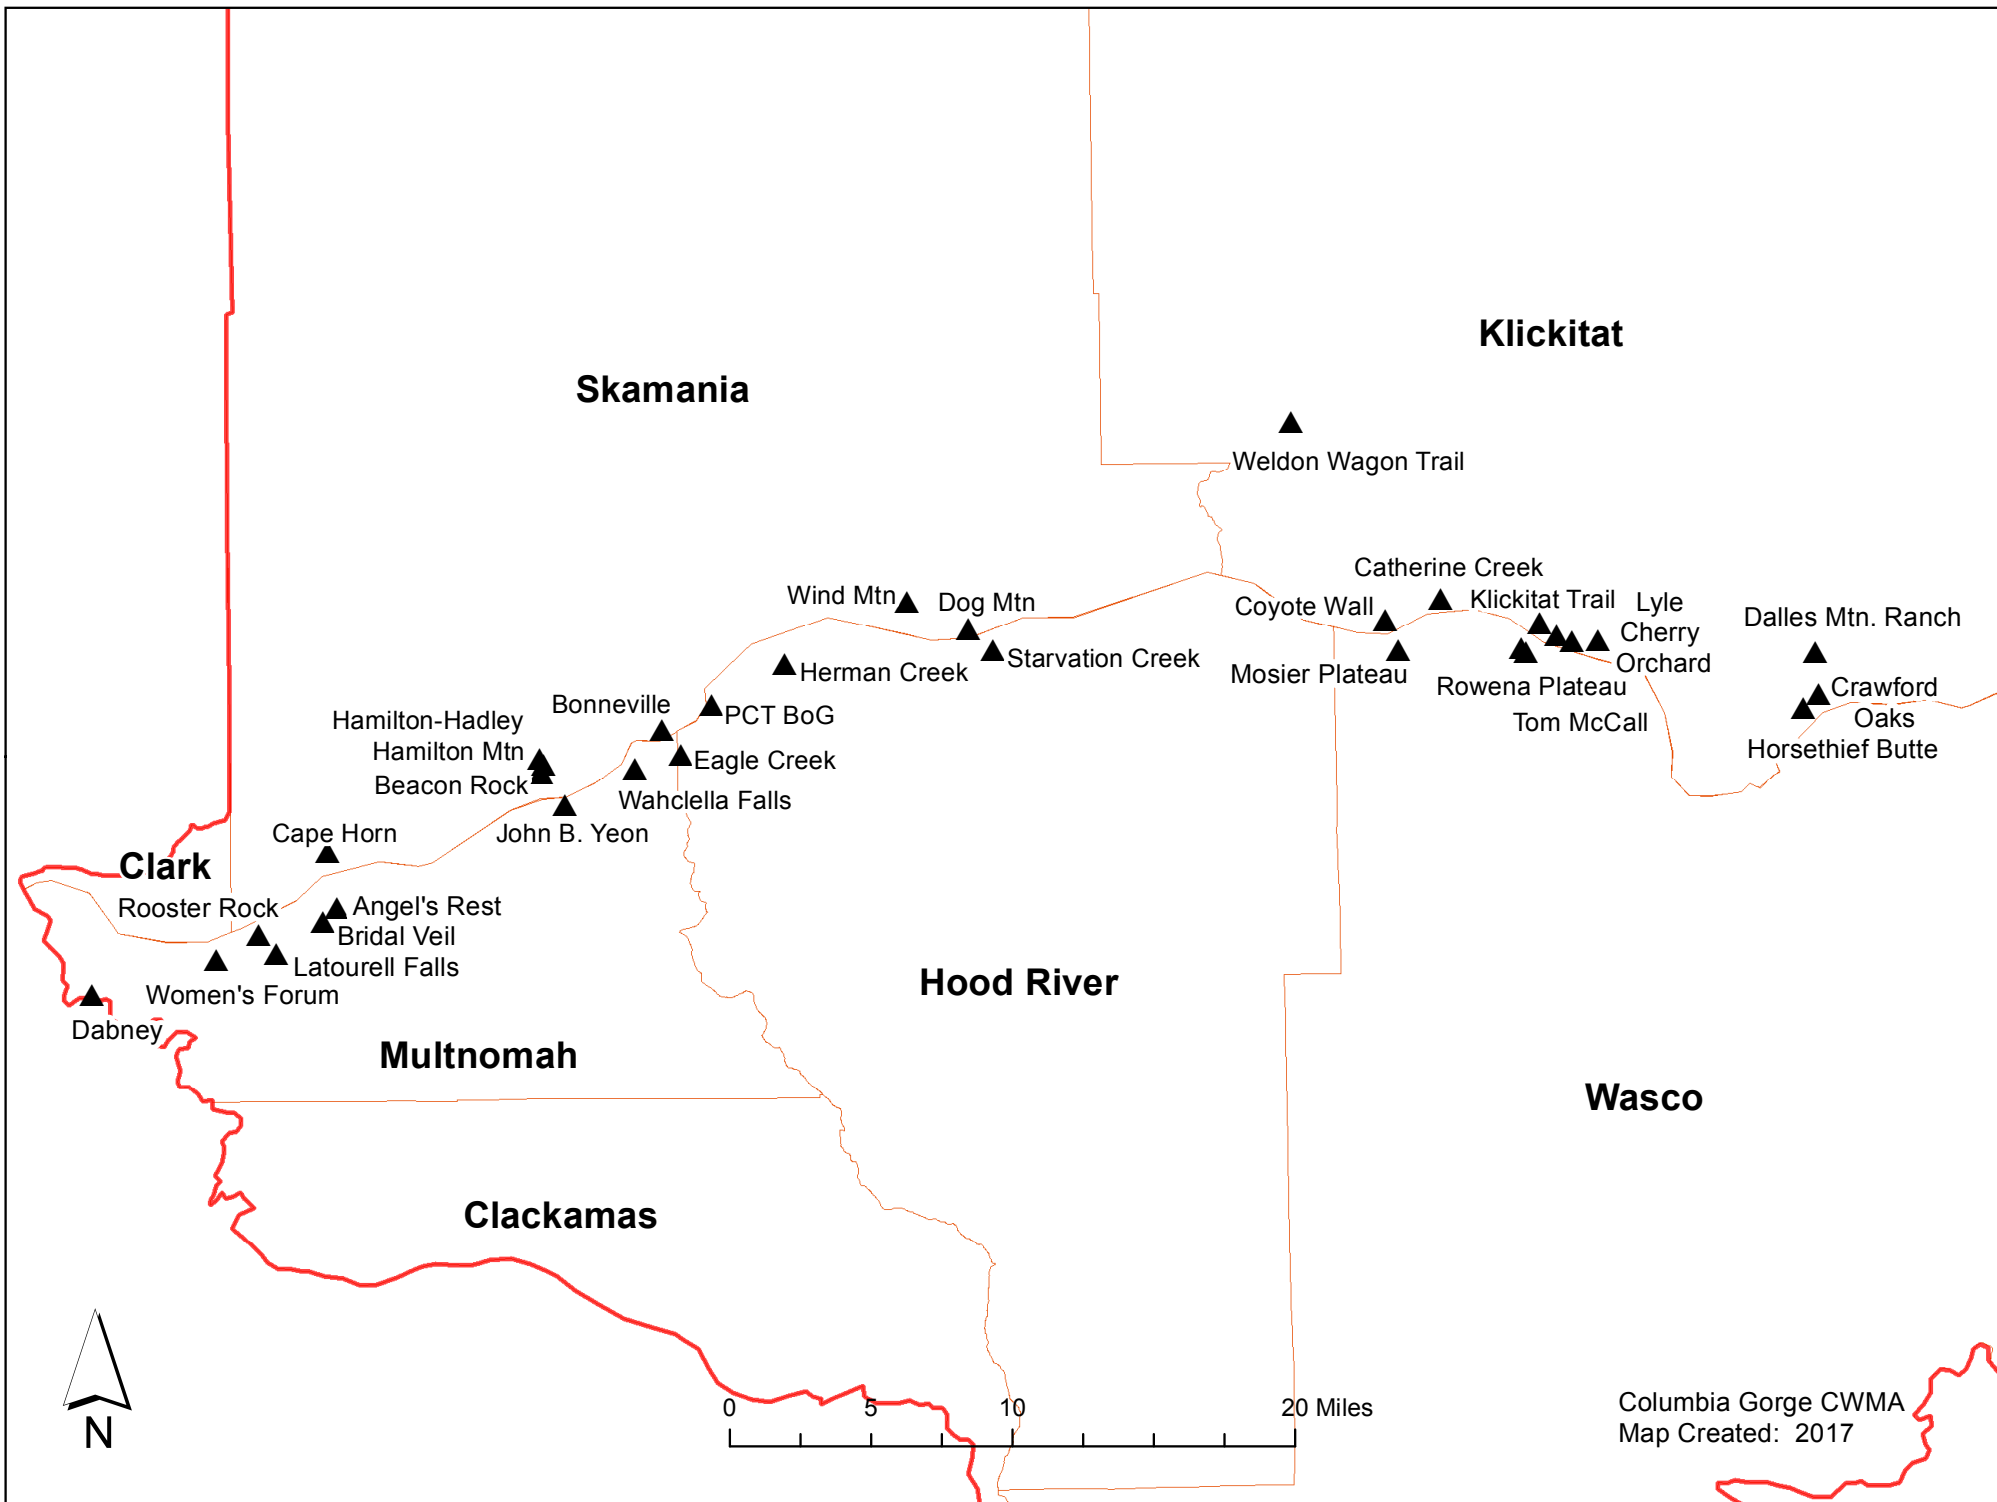

Columbia Gorge Boot Brush Sites

Columbia Gorge CWMA
Map Created: 2017